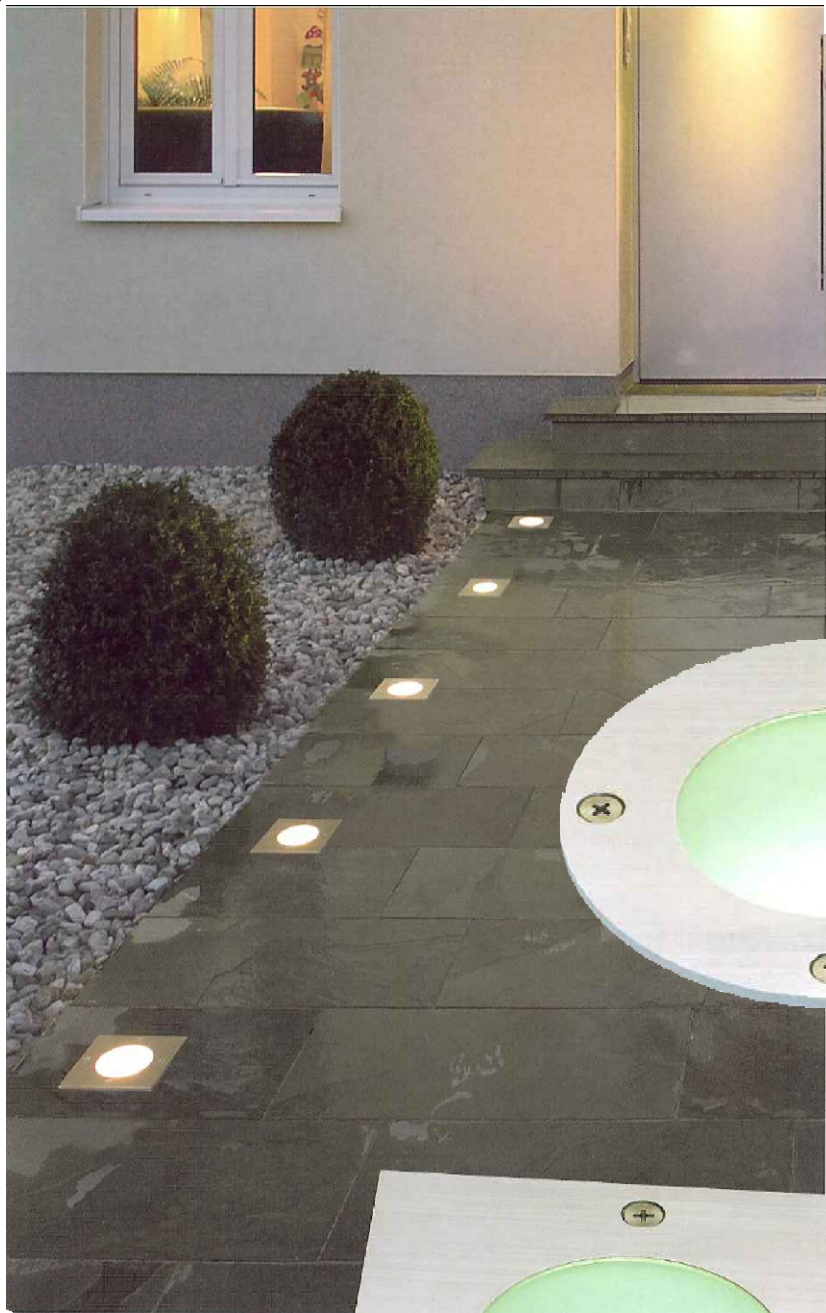

# "WETSY" OUTDOOR GROUND LIGHT

**JG48**  
**"WETSY"**  
 Stainless Steel Ground Light  
 ROUND COVER

**JG49**  
**"WETSY"**  
 Stainless Steel Ground Light  
 SQUARE COVER

**Technical Data:**  
 Rating: 230V Max9W  
 Light Source: G53 Compact Fluorescent  
 IP Grade: IP67

# OUTDOOR GROUND & WALL LIGHTS

L200 exploded view of fitting

LED Colours

White
Blue
Green
Red
Amber

L200 Clear

Actual Size

L200 Frosted

Actual Size

## Round Recessed Floor LED

LED Colour: White, Red, Green, Blue, Amber  
 Fitting Colour: Brushed Stainless Steel,  
 Voltage: 12V 50Hz: Suitable for use with any Standard Wire-Wound 12V Transformer  
 Wattage: 0,3W / Class III / IP 67  
 Lamp Life: 100,000 hours  
 Size: 60mm Diameter x 75mm Deep  
 Cut-out: Sleeve Size 40mm OD

## JW50 "MYRA" Aluminium Up/Down Wall Light

2 x 50W PAR16 (GU10) Lamps  
IP55

Silver

BASE SIZE: 105mm high x 80mm wide  
 FITTING SIZE: 70mm diameter x 165mm long

ALSO LOOK AT OUR EYELED PRODUCT LATER IN THE CATALOGUE FOR A UNIQUE OUTDOOR LIGHTING SOLUTION