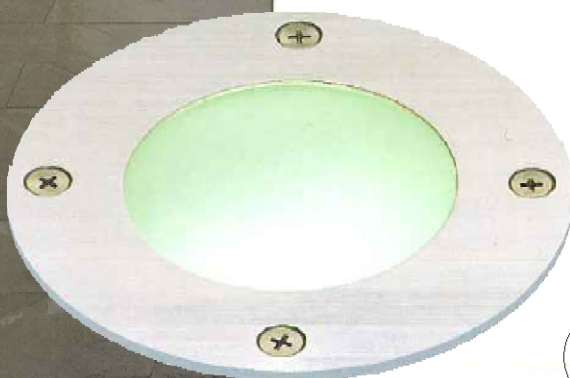

# "WETSY" OUTDOOR GROUND LIGHT

**JG48**  
**"WETSY"**  
 Stainless Steel Ground Light  
 ROUND COVER

**JG49**  
**"WETSY"**  
 Stainless Steel Ground Light  
 SQUARE COVER

**Technical Data:**  
 Rating: 230V Max9W  
 Light Source: G53 Compact Fluorescent  
 IP Grade: IP67

# OUTDOOR GROUND & WALL LIGHTS

L200 exploded view of fitting

LED Colours

White
Blue
Green
Red
Amber

L200 Clear

Actual Size

L200 Frosted

Actual Size

## Round Recessed Floor LED

LED Colour: White, Red, Green, Blue, Amber  
 Fitting Colour: Brushed Stainless Steel,  
 Voltage: 12V 50Hz: Suitable for use with any Standard Wire-Wound 12V Transformer  
 Wattage: 0,3W / Class III / IP 67  
 Lamp Life: 100,000 hours  
 Size: 60mm Diameter x 75mm Deep  
 Cut-out: Sleeve Size 40mm OD

## JW50 "MYRA" Aluminium Up/Down Wall Light

2 x 50W PAR16 (GU10) Lamps  
IP55

Silver

BASE SIZE: 105mm high x 80mm wide  
 FITTING SIZE: 70mm diameter x 165mm long

ALSO LOOK AT OUR EYELED PRODUCT LATER IN THE CATALOGUE FOR A UNIQUE OUTDOOR LIGHTING SOLUTION