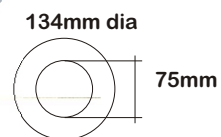

# "WETSY" OUTDOOR GROUND LIGHT

**JG48**  
**"WETSY"**  
 Stainless Steel Ground Light  
 ROUND COVER

**JG49**  
**"WETSY"**  
 Stainless Steel Ground Light  
 SQUARE COVER

**Technical Data:**  
 Rating: 230V Max9W  
 Light Source: G53 Compact Fluorescent  
 IP Grade: IP67

## Round Recessed Floor LED

LED Colour: White, Red, Green, Blue, Amber  
 Fitting Colour: Brushed Stainless Steel,  
 Voltage: 12V 50Hz: Suitable for use with any Standard Wire-Wound 12V Transformer  
 Wattage: 0,3W / Class III / IP 67  
 Lamp Life: 100,000 hours  
 Size: 60mm Diameter x 75mm Deep  
 Cut-out: Sleeve Size 40mm OD

## JW50 "MYRA" Aluminium Up/Down Wall Light

2 x 50W PAR16 (GU10) Lamps  
IP55

Silver

BASE SIZE: 105mm high x 80mm wide  
 FITTING SIZE: 70mm diameter x 165mm long

ALSO LOOK AT OUR EYELED PRODUCT LATER IN THE CATALOGUE FOR A UNIQUE OUTDOOR LIGHTING SOLUTION