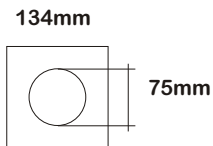

# "WETSY" OUTDOOR GROUND LIGHT

**JG48**  
**"WETSY"**  
 Stainless Steel Ground Light  
 ROUND COVER

**JG49**  
**"WETSY"**  
 Stainless Steel Ground Light  
 SQUARE COVER

**Technical Data:**  
 Rating: 230V Max9W  
 Light Source: G53 Compact Fluorescent  
 IP Grade: IP67

## Round Recessed Floor LED

LED Colour: White, Red, Green, Blue, Amber  
 Fitting Colour: Brushed Stainless Steel,  
 Voltage: 12V 50Hz: Suitable for use with any Standard Wire-Wound 12V Transformer  
 Wattage: 0,3W / Class III / IP 67  
 Lamp Life: 100,000 hours  
 Size: 60mm Diameter x 75mm Deep  
 Cut-out: Sleeve Size 40mm OD

## JW50 "MYRA" Aluminium Up/Down Wall Light

2 x 50W PAR16 (GU10) Lamps  
IP55

Silver

BASE SIZE: 105mm high x 80mm wide  
 FITTING SIZE: 70mm diameter x 165mm long

ALSO LOOK AT OUR EYELED PRODUCT LATER IN THE CATALOGUE FOR A UNIQUE OUTDOOR LIGHTING SOLUTION