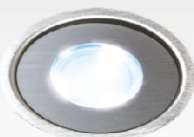

# "WETSY" OUTDOOR GROUND LIGHT

**JG48**  
**"WETSY"**  
 Stainless Steel Ground Light  
 ROUND COVER

**JG49**  
**"WETSY"**  
 Stainless Steel Ground Light  
 SQUARE COVER

**Technical Data:**  
 Rating: 230V Max9W  
 Light Source: G53 Compact Fluorescent  
 IP Grade: IP67

# OUTDOOR GROUND & WALL LIGHTS

L200 exploded view of fitting

LED Colours

White
Blue
Green
Red
Amber

L200 Clear

Actual Size

L200 Frosted

Actual Size

## Round Recessed Floor LED

LED Colour: White, Red, Green, Blue, Amber  
 Fitting Colour: Brushed Stainless Steel,  
 Voltage: 12V 50Hz: Suitable for use with any Standard Wire-Wound 12V Transformer  
 Wattage: 0,3W / Class III / IP 67  
 Lamp Life: 100,000 hours  
 Size: 60mm Diameter x 75mm Deep  
 Cut-out: Sleeve Size 40mm OD

## JW50 "MYRA" Aluminium Up/Down Wall Light

2 x 50W PAR16 (GU10) Lamps  
IP55

Silver

BASE SIZE: 105mm high x 80mm wide  
 FITTING SIZE: 70mm diameter x 165mm long

ALSO LOOK AT OUR EYELED PRODUCT LATER IN THE CATALOGUE FOR A UNIQUE OUTDOOR LIGHTING SOLUTION