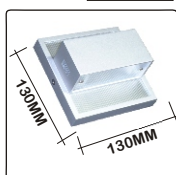

OUTDOOR GROUND & WALL LIGHTS

White
Blue
Green
Red
Amber

Round Recessed Floor LED

LED Colour: White, Red, Green, Blue, Amber
Fitting Colour: Brushed Stainless Steel,
Voltage: 12V 50Hz: Suitable for use with any Standard Wire-Wound 12V Transformer
Wattage: 0,3W / Class III / IP 67
Lamp Life: 100,000 hours
Size: 60mm Diameter x 75mm Deep
Cut-out: Sleeve Size 40mm OD

JW50 "MYRA" Aluminium Up/Down Wall Light

2 x 50W PAR16 (GU10) Lamps
IP55

BASE SIZE: 105mm high x 80mm wide
FITTING SIZE: 70mm diameter x 165mm long

ALSO LOOK AT OUR EYELED PRODUCT LATER IN THE CATALOGUE FOR A UNIQUE OUTDOOR LIGHTING SOLUTION

JW97 "OPAL" Machined Aluminium Wall Light

Silver

50W
G9

BuyLighting
Sharecall (0860) LIGHTS
email: sales@buylighting.co.za
http://www.buylighting.co.za