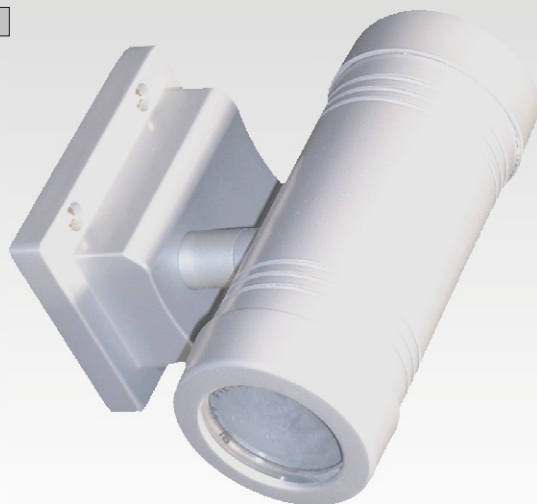

# "WETSY" OUTDOOR GROUND LIGHT

**JG48**  
**"WETSY"**  
 Stainless Steel Ground Light  
 ROUND COVER

**JG49**  
**"WETSY"**  
 Stainless Steel Ground Light  
 SQUARE COVER

**Technical Data:**  
 Rating: 230V Max9W  
 Light Source: G53 Compact Fluorescent  
 IP Grade: IP67

# OUTDOOR GROUND & WALL LIGHTS

L200 exploded view of fitting

LED Colours

White
Blue
Green
Red
Amber

L200 Clear

Actual Size

L200 Frosted

Actual Size

## Round Recessed Floor LED

LED Colour: White, Red, Green, Blue, Amber  
 Fitting Colour: Brushed Stainless Steel,  
 Voltage: 12V 50Hz: Suitable for use with any Standard Wire-Wound 12V Transformer  
 Wattage: 0,3W / Class III / IP 67  
 Lamp Life: 100,000 hours  
 Size: 60mm Diameter x 75mm Deep  
 Cut-out: Sleeve Size 40mm OD

## JW50 "MYRA" Aluminium Up/Down Wall Light

2 x 50W PAR16 (GU10) Lamps  
IP55

Silver

BASE SIZE: 105mm high x 80mm wide  
 FITTING SIZE: 70mm diameter x 165mm long

ALSO LOOK AT OUR EYELED PRODUCT LATER IN THE CATALOGUE FOR A UNIQUE OUTDOOR LIGHTING SOLUTION