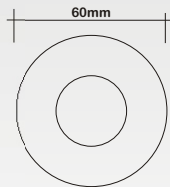

# OUTDOOR GROUND & WALL LIGHTS

L200 exploded view of fitting

LED Colours

White
Blue
Green
Red
Amber

L200 Clear

Actual Size

L200 Frosted

Actual Size

## Round Recessed Floor LED

LED Colour: White, Red, Green, Blue, Amber  
 Fitting Colour: Brushed Stainless Steel,  
 Voltage: 12V 50Hz: Suitable for use with any Standard Wire-Wound 12V Transformer  
 Wattage: 0,3W / Class III / IP 67  
 Lamp Life: 100,000 hours  
 Size: 60mm Diameter x 75mm Deep  
 Cut-out: Sleeve Size 40mm OD

## JW50 "MYRA" Aluminium Up/Down Wall Light

2 x 50W PAR16 (GU10) Lamps  
IP55

Silver

BASE SIZE: 105mm high x 80mm wide  
 FITTING SIZE: 70mm diameter x 165mm long

ALSO LOOK AT OUR EYELED PRODUCT LATER IN THE CATALOGUE FOR A UNIQUE OUTDOOR LIGHTING SOLUTION