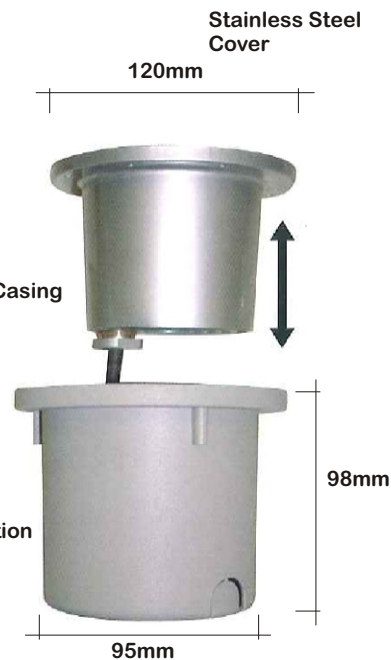

# "WETSY" OUTDOOR GROUND LIGHT

**JG48**  
**"WETSY"**  
 Stainless Steel Ground Light  
 ROUND COVER

**JG49**  
**"WETSY"**  
 Stainless Steel Ground Light  
 SQUARE COVER

**Technical Data:**  
 Rating: 230V Max9W  
 Light Source: G53 Compact Fluorescent  
 IP Grade: IP67

# OUTDOOR GROUND & WALL LIGHTS

L200 exploded view of fitting

LED Colours

White
Blue
Green
Red
Amber

L200 Clear

Actual Size

L200 Frosted

Actual Size

## Round Recessed Floor LED

LED Colour: White, Red, Green, Blue, Amber  
 Fitting Colour: Brushed Stainless Steel,  
 Voltage: 12V 50Hz: Suitable for use with any Standard Wire-Wound 12V Transformer  
 Wattage: 0,3W / Class III / IP 67  
 Lamp Life: 100,000 hours  
 Size: 60mm Diameter x 75mm Deep  
 Cut-out: Sleeve Size 40mm OD

## JW50 "MYRA" Aluminium Up/Down Wall Light

2 x 50W PAR16 (GU10) Lamps  
IP55

Silver

BASE SIZE: 105mm high x 80mm wide  
 FITTING SIZE: 70mm diameter x 165mm long

ALSO LOOK AT OUR EYELED PRODUCT LATER IN THE CATALOGUE FOR A UNIQUE OUTDOOR LIGHTING SOLUTION