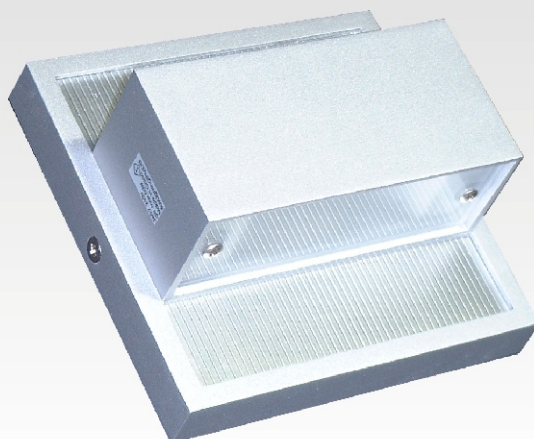

JW97 "OPAL" Machined Aluminium Wall Light

Silver

50W
G9

BuyLighting
Sharecall (0860) LIGHTS
email: sales@buylighting.co.za
http://www.buylighting.co.za