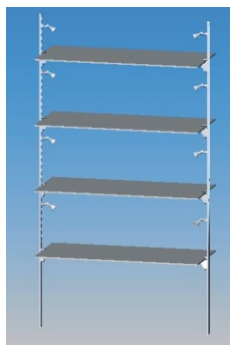

The fitting has a stand-off of 120mm and can be rotated in a vertical and horizontal plane

V007 "SPUTNIK" Spot

Colours
Fitting / Shade

Silver Frosted

20W
GU6.5

VINCI TRACK-ACCESSORIES

VCL - "L" Connector

USED WITH VTR TRACK FOR WALL OR CEILING MOUNTED INSTALLATIONS

VCV - Vertical Connector

USED WITH VTR TRACK FOR FREE STANDING CABINET INSTALLATIONS

VCR58/VCR59/VCT1/VCTr Cabinet Support Brackets

COMPONENTS FOR SUPPORT FRAME FOR FREE STANDING CABINET INSTALLATIONS

VCW Wall Connector

MOUNTING BRACKET FOR WALL, CEILING AND FREE STANDING CABINET APPLICATIONS

VS6 - Shelf Support Glass Only

SHELF SUPPORT FOR USE WITH GLASS SHELVES

VSK - Shelf Wire Support Glass Shelves Only

NEEDS VCW WALL CONECTOR & VS2 SHELF SUPPORT FOR LARGE SHELVES

VS1g/VS2g/VS3g Wood & Glass shelf supports

VS7/VS8 - Shelf Support

NEEDS VCW WALL CONNECTOR

**VPC - Power Connector
VPF - Power Feed**

VTR2 - 2m Track Straight

MAXIMUM 16AMPS (210W) PER CIRCUIT
6 x 35W fittings or 12 x 1W LED's with VTL3 converter