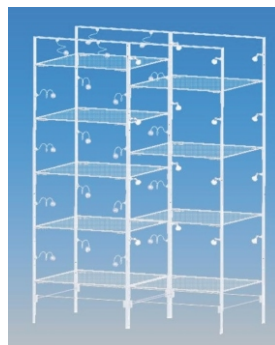

The fitting has a stand-off of 120mm and can be rotated in a vertical and horizontal plane

V007 "SPUTNIK" Spot

Colours
Fitting / Shade

Silver Frosted

20W
GU6.5

VINCI TRACK-ACCESSORIES

VCL - "L" Connector

USED WITH VTR TRACK FOR WALL OR CEILING MOUNTED INSTALLATIONS

VCV - Vertical Connector

USED WITH VTR TRACK FOR FREE STANDING CABINET INSTALLATIONS

VCR58/VCR59/VCT1/VCTr Cabinet Support Brackets

COMPONENTS FOR SUPPORT FRAME FOR FREE STANDING CABINET INSTALLATIONS

VCW Wall Connector

MOUNTING BRACKET FOR WALL, CEILING AND FREE STANDING CABINET APPLICATIONS

VS6 - Shelf Support Glass Only

SHELF SUPPORT FOR USE WITH GLASS SHELVES

VSK - Shelf Wire Support Glass Shelves Only

NEEDS VCW WALL CONECTOR & VS2 SHELF SUPPORT FOR LARGE SHELVES

VS1g/VS2g/VS3g Wood & Glass shelf supports

VS7/VS8 - Shelf Support

NEEDS VCW WALL CONNECTOR

**VPC - Power Connector
VPF - Power Feed**

VTR2 - 2m Track Straight

MAXIMUM 16AMPS (210W) PER CIRCUIT
6 x 35W fittings or 12 x 1W LED's with VTL3 converter