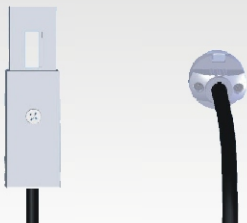

The fitting has a stand-off of 120mm and can be rotated in a vertical and horizontal plane

V007 "SPUTNIK" Spot

Colours
Fitting / Shade

Silver Frosted

20W
GU6.5

VINCI TRACK-ACCESSORIES

VCL - "L" Connector

USED WITH VTR TRACK FOR WALL OR CEILING MOUNTED INSTALLATIONS

MOUNTING BRACKET FOR WALL, CEILING AND FREE STANDING CABINET APPLICATIONS

VS6 - Shelf Support Glass Only

SHELF SUPPORT FOR USE WITH GLASS SHELVES

VSK - Shelf Wire Support Glass Shelves Only

NEEDS VCW WALL CONECTOR & VS2 SHELF SUPPORT FOR LARGE SHELVES

VS1g/VS2g/VS3g Wood & Glass shelf supports

VS7/VS8 - Shelf Support

NEEDS VCW WALL CONNECTOR

**VPC - Power Connector
VPF - Power Feed**

VTR2 - 2m Track Straight

MAXIMUM 16AMPS (210W) PER CIRCUIT
6 x 35W fittings or 12 x 1W LED's with VTL3 converter