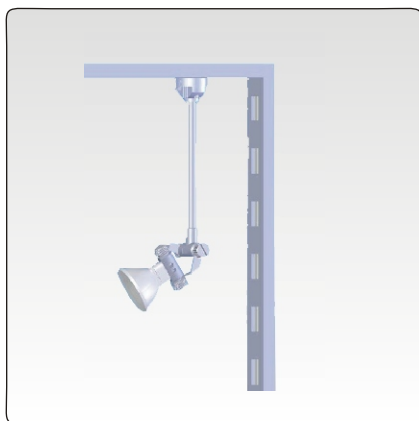

12V VINCI TRACK - SPOTS

V003 "EYEBALL" Spot

Colours
Fitting / Shade

Silver

1W
LED

4mm diameter
237mm long
flexible neck
LED included

V009 "CLASSIC" Spot

Colours
Fitting / Shade

Silver

50W
MR11

50W
MR16

V006 "ROD" Spot

Colours
Fitting / Shade

Silver

35W
MR11

35W
MR16

The fitting has a stand-off of 120mm and can be rotated in a vertical and horizontal plane

V007 "SPUTNIK" Spot

Colours
Fitting / Shade

Silver Frosted

20W
GU6.5

VINCI TRACK-ACCESSORIES

VCL - "L" Connector

USED WITH VTR TRACK FOR WALL OR CEILING MOUNTED INSTALLATIONS

VCV - Vertical Connector

USED WITH VTR TRACK FOR FREE STANDING CABINET INSTALLATIONS

VCR58/VCR59/VCT1/VCTr Cabinet Support Brackets

COMPONENTS FOR SUPPORT FRAME FOR FREE STANDING CABINET INSTALLATIONS

VCW Wall Connector