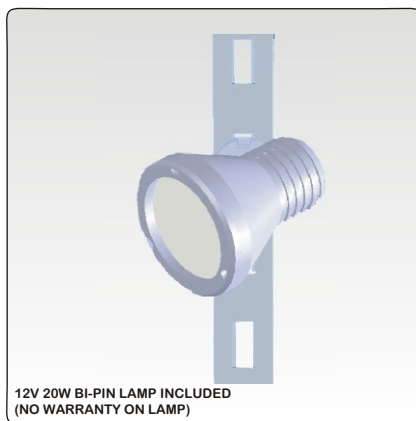

12V VINCI TRACK - SPOTS

V003 "EYEBALL" Spot

Colours
Fitting / Shade

Silver

1W
LED

4mm diameter
237mm long
flexible neck
LED included

V009 "CLASSIC" Spot

Colours
Fitting / Shade

The fitting has a stand-off of 120mm and can be rotated in a vertical and horizontal plane

V007 "SPUTNIK" Spot

Colours
Fitting / Shade

Silver Frosted

20W
GU6.5

VINCI TRACK-ACCESSORIES

VCL - "L" Connector

USED WITH VTR TRACK FOR WALL OR CEILING MOUNTED INSTALLATIONS

VCV - Vertical Connector

USED WITH VTR TRACK FOR FREE STANDING CABINET INSTALLATIONS

VCR58/VCR59/VCT1/VCTr Cabinet Support Brackets

COMPONENTS FOR SUPPORT FRAME FOR FREE STANDING CABINET INSTALLATIONS

VCW Wall Connector