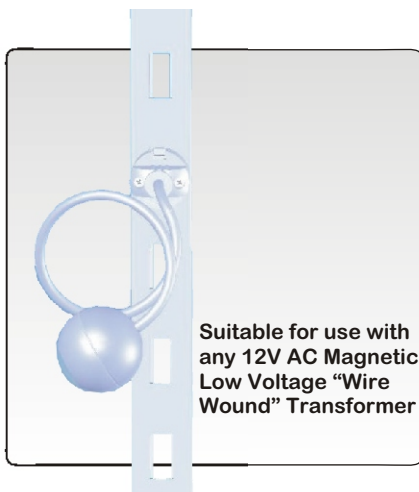

12V VINCI TRACK - SPOTS

V003 "EYEBALL" Spot

Colours
Fitting / Shade

Silver

1W
LED

4mm diameter
237mm long
flexible neck
LED included

V009 "CLASSIC" Spot

Colours
Fitting / Shade

Silver

50W
MR11

50W
MR16

V006 "ROD" Spot

Colours
Fitting / Shade

Silver

35W
MR11

35W
MR16

The fitting has a stand-off of 120mm and can be rotated in a vertical and horizontal plane

V007 "SPUTNIK" Spot

Colours
Fitting / Shade

Silver Frosted

20W
GU6.5

VINCI TRACK-ACCESSORIES

VCL - "L" Connector

USED WITH VTR TRACK FOR WALL OR CEILING MOUNTED INSTALLATIONS