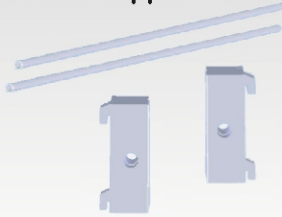

The fitting has a stand-off of 120mm and can be rotated in a vertical and horizontal plane

V007 "SPUTNIK" Spot

Colours
Fitting / Shade

Silver Frosted

20W
GU6.5

VINCI TRACK-ACCESSORIES

VCL - "L" Connector

USED WITH VTR TRACK FOR WALL OR CEILING MOUNTED INSTALLATIONS

VCV - Vertical Connector

USED WITH VTR TRACK FOR FREE STANDING CABINET INSTALLATIONS

VCR58/VCR59/VCT1/VCTr Cabinet Support Brackets

COMPONENTS FOR SUPPORT FRAME FOR FREE STANDING CABINET INSTALLATIONS

VCW Wall Connector