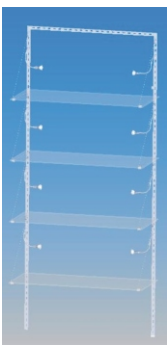

The fitting has a stand-off of 120mm and can be rotated in a vertical and horizontal plane

V007 "SPUTNIK" Spot

Colours
Fitting / Shade

Silver Frosted

20W
GU6.5

VINCI TRACK-ACCESSORIES

VCL - "L" Connector

USED WITH VTR TRACK FOR WALL OR CEILING MOUNTED INSTALLATIONS

VCV - Vertical Connector

USED WITH VTR TRACK FOR FREE STANDING CABINET INSTALLATIONS

VCR58/VCR59/VCT1/VCTr Cabinet Support Brackets

COMPONENTS FOR SUPPORT FRAME FOR FREE STANDING CABINET INSTALLATIONS

VCW Wall Connector

MOUNTING BRACKET FOR WALL, CEILING AND FREE STANDING CABINET APPLICATIONS

VS6 - Shelf Support Glass Only

SHELF SUPPORT FOR USE WITH GLASS SHELVES

VSK - Shelf Wire Support Glass Shelves Only

NEEDS VCW WALL CONECTOR & VS2 SHELF SUPPORT FOR LARGE SHELVES

VS1g/VS2g/VS3g Wood & Glass shelf supports

VS7/VS8 - Shelf Support

NEEDS VCW WALL CONNECTOR

**VPC - Power Connector
VPF - Power Feed**

VTR2 - 2m Track Straight

MAXIMUM 16AMPS (210W) PER CIRCUIT
6 x 35W fittings or 12 x 1W LED's with VTL3 converter