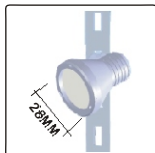

The fitting has a stand-off of 120mm and can be rotated in a vertical and horizontal plane

V007 "SPUTNIK" Spot

Colours
Fitting / Shade

Silver Frosted

20W
GU6.5

VINCI TRACK-ACCESSORIES

VCL - "L" Connector

USED WITH VTR TRACK FOR WALL OR CEILING MOUNTED INSTALLATIONS

VCV - Vertical Connector

USED WITH VTR TRACK FOR FREE STANDING CABINET INSTALLATIONS

VCR58/VCR59/VCT1/VCTr Cabinet Support Brackets

COMPONENTS FOR SUPPORT FRAME FOR FREE STANDING CABINET INSTALLATIONS

VCW Wall Connector