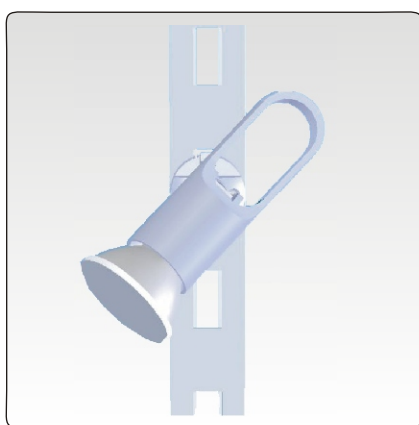

12V VINCI TRACK - SPOTS

V003 "EYEBALL" Spot

Colours
Fitting / Shade

Silver

1W
LED

4mm diameter
237mm long
flexible neck
LED included

V009 "CLASSIC" Spot

Colours
Fitting / Shade

Silver

50W
MR11

50W
MR16

V006 "ROD" Spot

Colours
Fitting / Shade

Silver

35W
MR11

35W
MR16

The fitting has a stand-off of 120mm and can be rotated in a vertical and horizontal plane

V007 "SPUTNIK" Spot

Colours
Fitting / Shade

Silver Frosted

20W
GU6.5

VINCI TRACK-ACCESSORIES

VCL - "L" Connector

USED WITH VTR TRACK FOR WALL OR CEILING MOUNTED INSTALLATIONS

VCV - Vertical Connector

USED WITH VTR TRACK FOR FREE STANDING CABINET INSTALLATIONS

VCR58/VCR59/VCT1/VCTr Cabinet Support Brackets

COMPONENTS FOR SUPPORT FRAME FOR FREE STANDING CABINET INSTALLATIONS

VCW Wall Connector