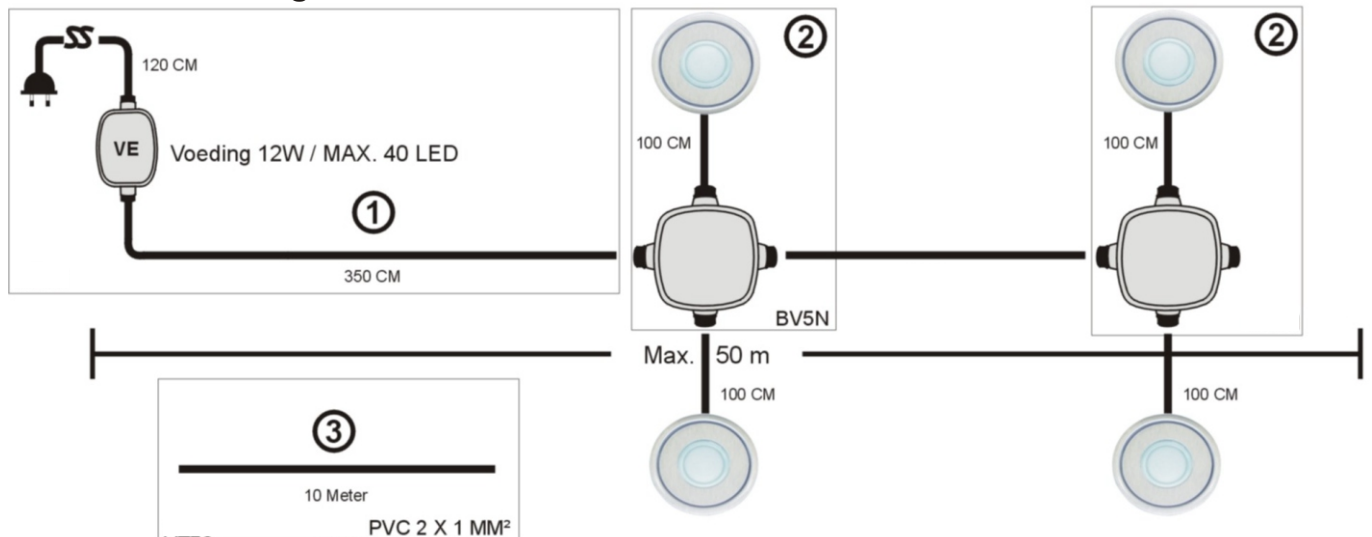

Supplied individually as shown

All Outdoor fittings have an EE Item Code Prefix ie. EE03hW