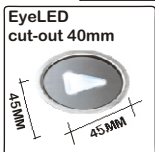

www.eyeleds.com

leds

“ROUND” Eyeled

Colours
Fitting / Light

Brushed	White
	Blue
Brass	Amber

0.3W
LED

Available for use with:

- Carpet
- Tiles
- Wood/Laminate/Parquet
- Plaster

Supplied as complete string with 3, 5, 8 or 20 EyeLEDs with 1.25m spacing and 6m lead.

“GUIDE” Eyeled

Colours
Fitting / Light

Brushed	White
	Blue
Brass	Amber

0.3W
LED

Available for use with:

- Carpet
- Tiles
- Wood/Laminate/Parquet
- Plaster

Available in Round, Square and Round Guide

Supplied in complete strings of 3, 5, 8 or 20 units with a maximum spacing of 1.25m as pictured

Typical Item Code Structure

ES03Wh Square Eyed White with brushed casing
 E - Item Code for all Eyed products
 S/G/C/A - Square, Guide, Other & Accessories
 03/05/08/20 - Number of EyeLEDs in String
 W/U/A - White, bLUe and Amber colour codes
 h/d - brushed and gold casing colour