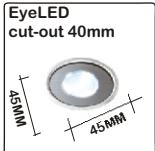

www.eyeleds.com

leds

“ROUND” Eyeled

Colours
Fitting / Light

Brushed	White
	Blue
Brass	Amber

0.3W
LED

Available for use with:

- Carpet
- Tiles
- Wood/Laminate/Parquet
- Plaster

Supplied as complete string with 3, 5, 8 or 20 EyeLEDs with 1.25m spacing and 6m lead.

“GUIDE” Eyeled

Colours
Fitting / Light

Brushed	White
	Blue
Brass	Amber

0.3W
LED

Available for use with:

- Carpet
- Tiles
- Wood/Laminate/Parquet
- Plaster

Available in Round, Square and Round Guide

Supplied in complete strings of 3, 5, 8 or 20 units with a maximum spacing of 1.25m as pictured

Typical Item Code Structure

ES03Wh Square Eyed White with brushed casing
 E - Item Code for all Eyed products
 S/G/C/A - Square, Guide, Other & Accessories
 03/05/08/20 - Number of EyeLEDs in String
 W/U/A - White, bLUe and Amber colour codes
 h/d - brushed and gold casing colour