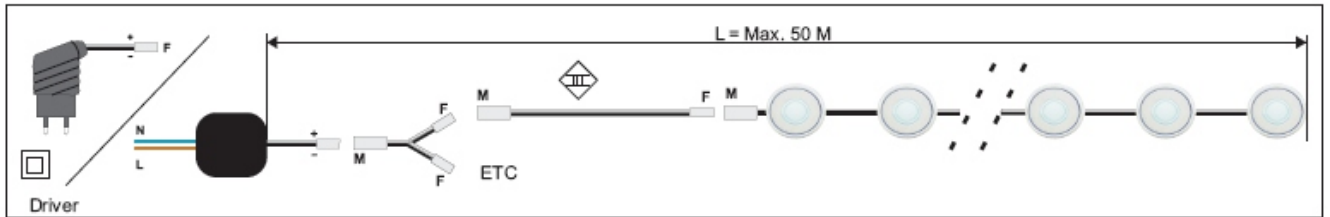

Available in Round, Square and Round Guide

Supplied in complete strings of 3, 5, 8 or 20 units with a maximum spacing of 1.25m as pictured

Typical Item Code Structure

ES03Wh Square Eyed White with brushed casing
 E - Item Code for all Eyed products
 S/G/C/A - Square, Guide, Other & Accessories
 03/05/08/20 - Number of EyeLEDs in String
 W/U/A - White, bLUe and Amber colour codes
 h/d - brushed and gold casing colour