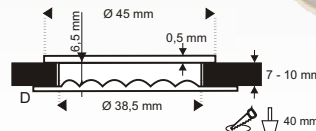

EAPF40: Recessed
Power feed for
up to 40 fittings

EACT: ‘T’ Splitter

EAD: Cable duct
3mm or 5mms

EACX: 6m extension

COLOREYE - INDOOR

The colour changing Eyeled continuously changes across the full spectrum of colours from blue through to red and white.

A quick on/off at the switch allows one to select the Eyeled colour at that moment. Switching the COLOREYE off for more than 6 seconds resets the string.

POWERYEYE 180 & 360 - INDOOR

The powerful 1.4W Eyeled in two versions suitable for cabinet and stair lights as well as some general lighting applications

Available in Round, Square and Round Guide

Supplied in complete strings of 3, 5, 8 or 20 units with a maximum spacing of 1.25m as pictured

Typical Item Code Structure

ES03Wh Square Eyed White with brushed casing
 E - Item Code for all Eyed products
 S/G/C/A - Square, Guide, Other & Accessories
 03/05/08/20 - Number of EyeLEDs in String
 W/U/A - White, bLUe and Amber colour codes
 h/d - brushed and gold casing colour