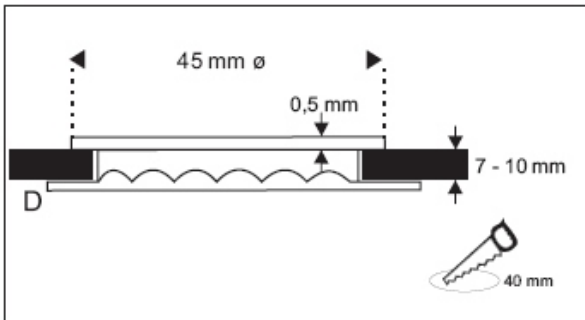

Available in Round, Square and Round Guide

Supplied in complete strings of 3, 5, 8 or 20 units with a maximum spacing of 1.25m as pictured

Typical Item Code Structure

ES03Wh Square Eyed White with brushed casing
 E - Item Code for all Eyed products
 S/G/C/A - Square, Guide, Other & Accessories
 03/05/08/20 - Number of EyeLEDs in String
 W/U/A - White, bLUe and Amber colour codes
 h/d - brushed and gold casing colour