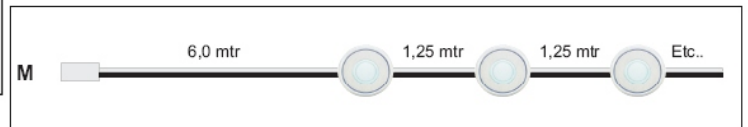

Available in Round, Square and Round Guide

Supplied in complete strings of 3, 5, 8 or 20 units with a maximum spacing of 1.25m as pictured

Typical Item Code Structure

ES03Wh Square Eyed White with brushed casing
 E - Item Code for all Eyed products
 S/G/C/A - Square, Guide, Other & Accessories
 03/05/08/20 - Number of EyeLEDs in String
 W/U/A - White, bLUe and Amber colour codes
 h/d - brushed and gold casing colour